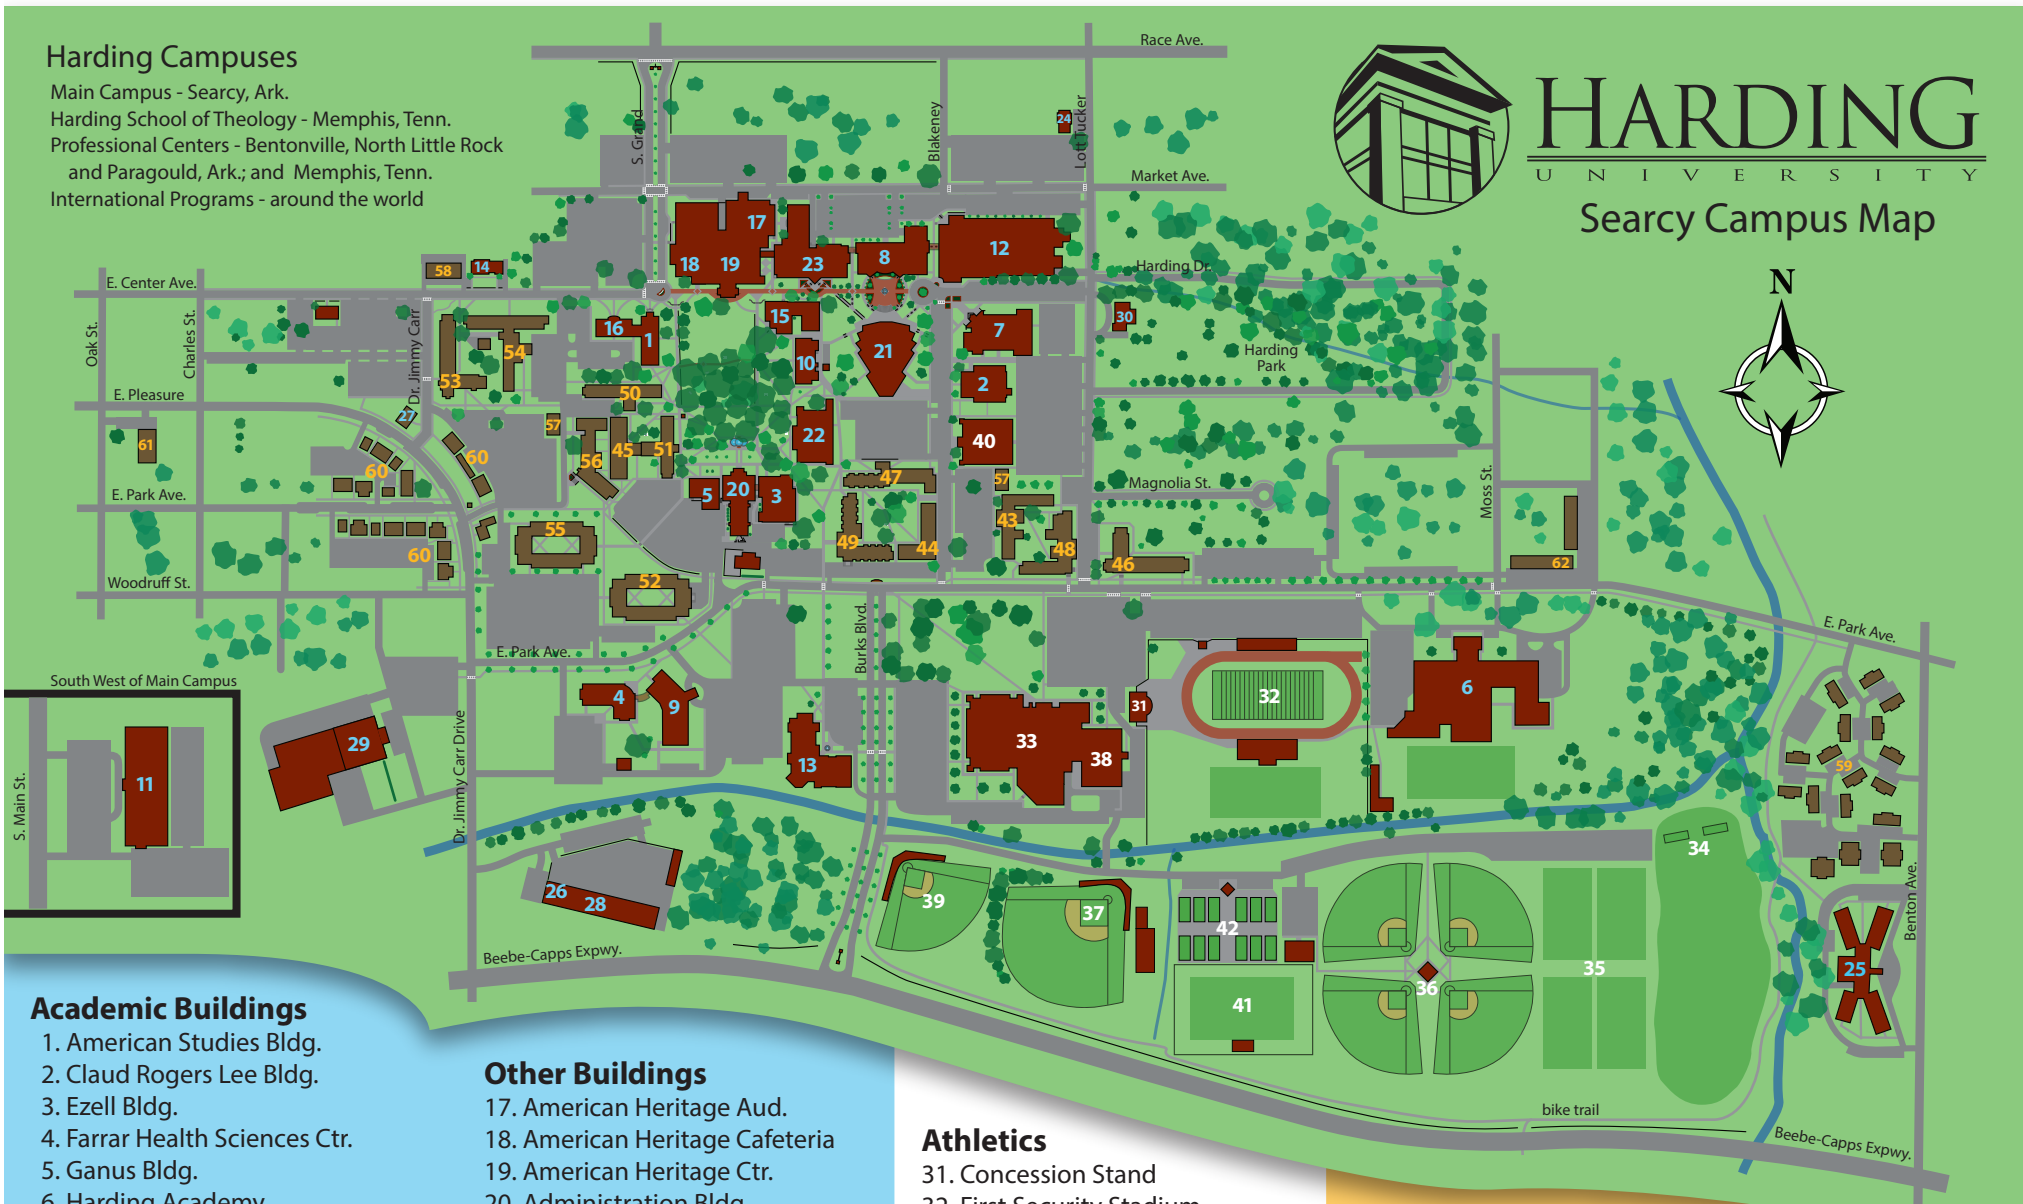

Harding Campuses

Main Campus - Searcy, Ark.
 Harding School of Theology - Memphis, Tenn.
 Professional Centers - Bentonville, North Little Rock
 and Paragould, Ark.; and Memphis, Tenn.
 International Programs - around the world

HARDING

UNIVERSITY

Searcy Campus Map

Academic Buildings

1. American Studies Bldg.
2. Claud Rogers Lee Bldg.
3. Ezell Bldg.
4. Farrar Health Sciences Ctr.
5. Ganus Bldg.
6. Harding Academy
7. Mabee Business Bldg.
8. McInteer Bible & World Missions
9. Nursing & Comm. Sci. & Disorders
10. Olen Hendrix Bldg.
11. Physical Therapy Bldg.
12. Pryor-England Science Ctr.
13. Reynolds Music & Comm.
14. Sears Honors College
15. Stevens Art & Design Ctr.
16. Thornton Education Ctr.

Athletics

31. Concession Stand
32. First Security Stadium
33. Ganus Athletic & Wellness Ctr.
34. Golf Range
35. Intramural Football Fields
36. Intramural Softball Fields
37. Jerry Moore Baseball Complex
38. Jim City Football Complex
39. Softball Complex
40. Rhodes Memorial Field House
41. Soccer Complex
42. Tennis Complex

Apartments

58. Center Place
59. Harding Village
60. Legacy Park
61. Pleasure Oak
62. Stafford